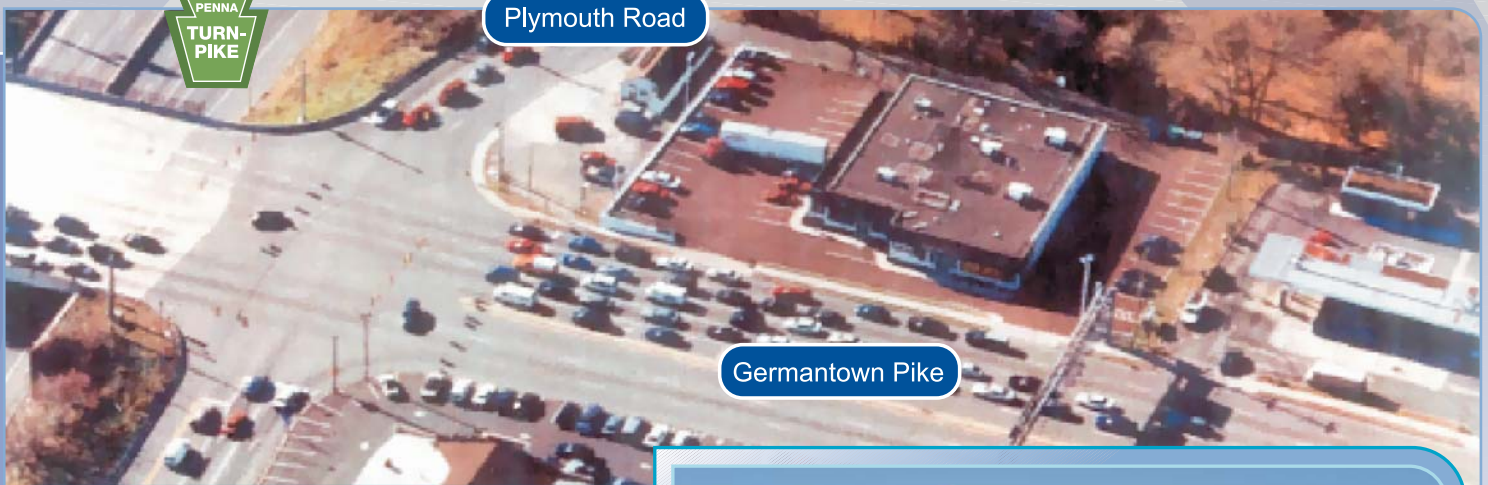

THE CROSSROADS OF PLYMOUTH MEETING

Plymouth Meeting, Pennsylvania

10,115 S.F. of Retail Space

Plymouth Township, Montgomery County

- Retail Tenants include: T-Mobile, Starbucks Coffee, and Pearle Vision
- The Crossroads is strategically located on Germantown Pike at the Mid County Exit of the Pennsylvania Turnpike and Exit 20 of Route 476, the Blue Route.
- One quarter mile from the Plymouth Meeting Mall Entrance
- High traffic ATM Machine at location