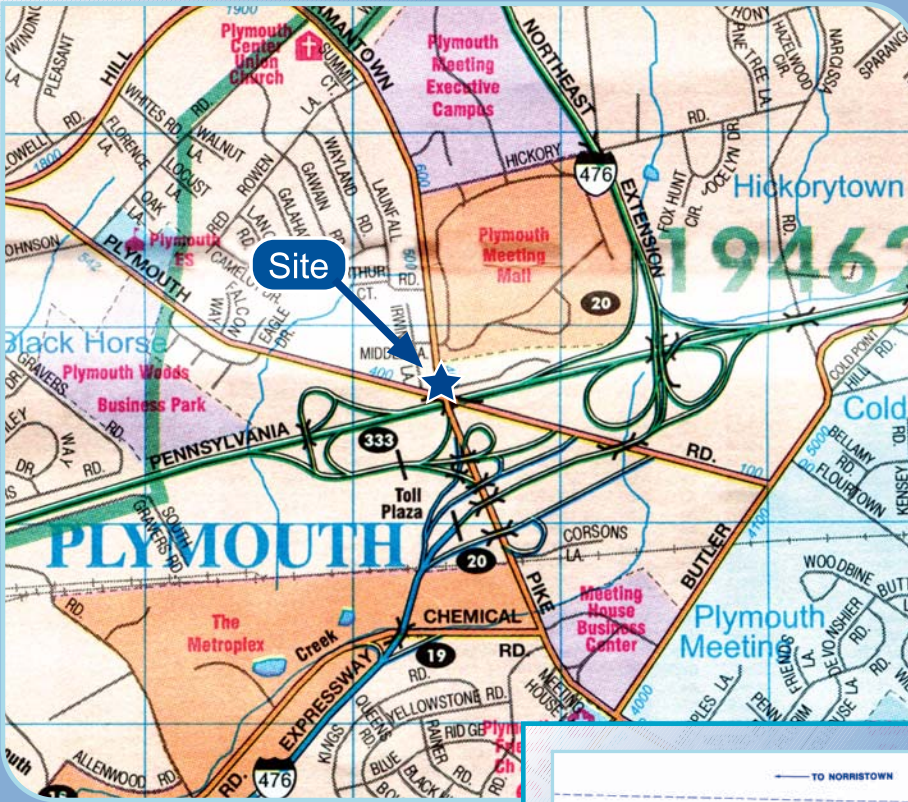

THE CROSSROADS OF PLYMOUTH MEETING

Plymouth Meeting, Pennsylvania

The Pennmark Process.
Management Company Inc.