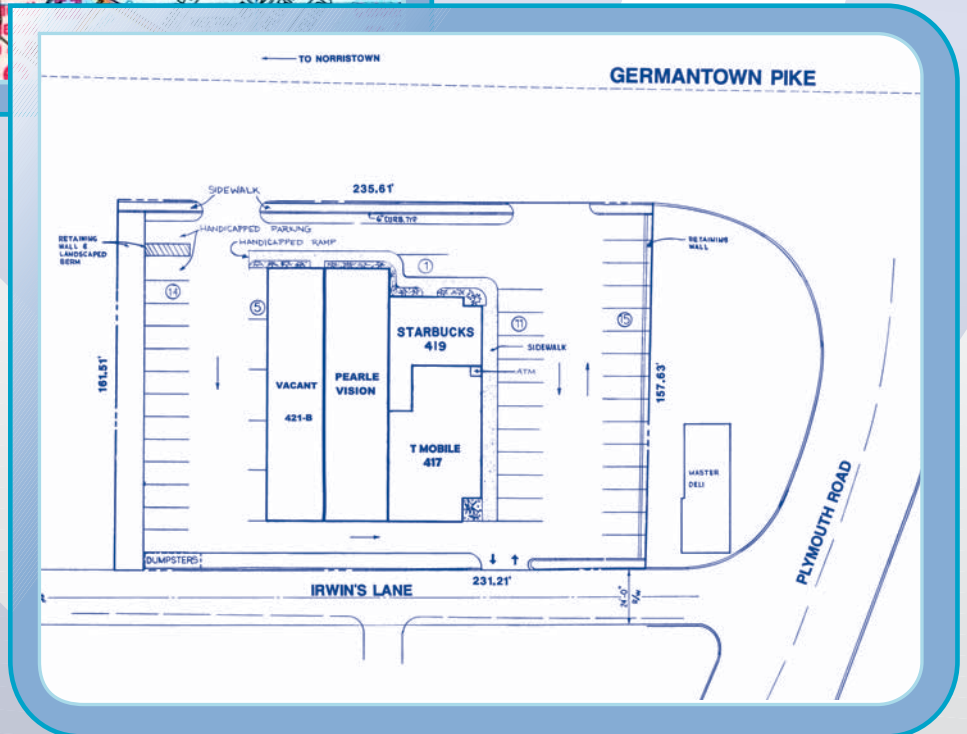

THE CROSSROADS OF PLYMOUTH MEETING

Plymouth Meeting, Pennsylvania

The Pennmark Process.
Management Company Inc.